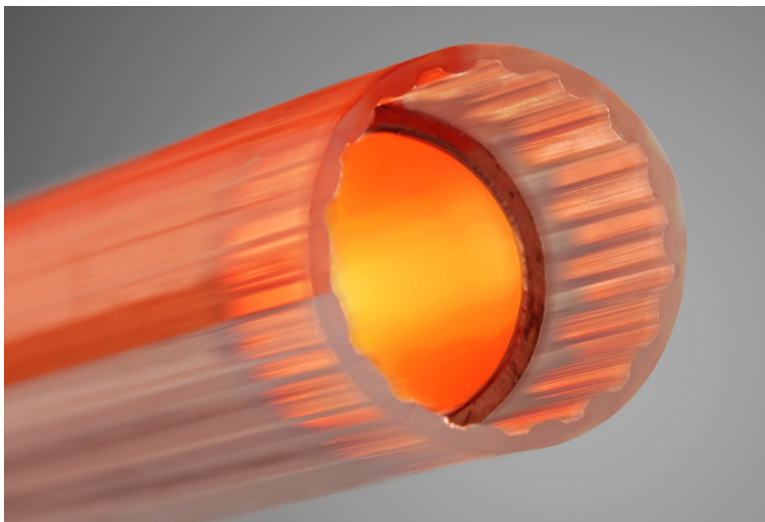

For Fuel Oil
Transfer Lines

POLYETHYLENE-COATED SOFT COPPER TUBING

Clearly Kamco.[™] We've got you covered.

FOR FUEL OIL TRANSFER LINES

OIL V-TEC[™]

New inner grooved coated copper provides visual inspection and leak detection.

Patent pending.

Customer Driven Quality.

Customer Driven Service.

Customer Driven Innovation.

Kamco[™]
A DIVISION OF
GREAT LAKES
COPPER LTD.

Clearly Kamco™

Oil V-Tec™ Factory Coated Copper Tube provides the ultimate *Visual* inspection of Fuel Oil Transfer Lines.

Should a leak occur in the piping system, the clear section provides a window for *visual* inspection and identification of the problem area. This innovative feature, combined with our standard inner grooved tubing, provides the ultimate in Fuel Oil tubing.

Oil V-Tec™ tubing is easy to install and can be added to existing steel pipe. No special training is required because the tubing is flexible and easily joins with standard fittings. The continuous line-marking indicates tube contents, size, ASTM specification and ensures the tubing can be traced back to the origin of manufacture.